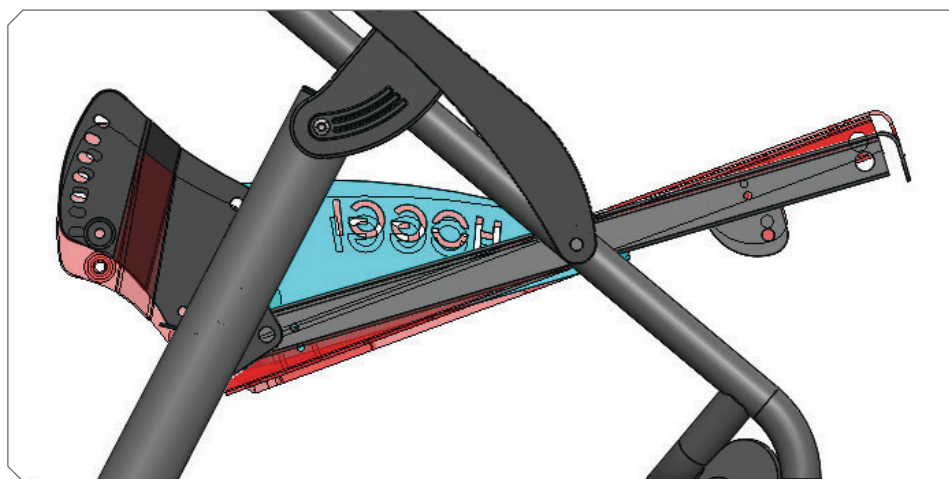

The drum brake (basic configuration of **DURO Cross**) ensures reliable control even on inclined terrain. Thanks to the **compact construction** of the mobility base, **DURO** provides extreme agility - an advantage in crowded pedestrian zones as well as in narrows of the terrain. The **perfect individual seating position** is achieved by choosing a seat angle between 16° or 20°. The approved accessories of **BINGO Evolution** are compatible with **DURO** and provide **excellent support and positioning possibilities**. Footrest, knee and backrest angle can be adjusted as well.

DURO.

DURO Cross.

DURO

Specifications.

| Specifications | DURO (Size 1) | DURO (Size 2) | DURO Cross (Size 1) | DURO Cross (Size 2) |
|------------------|---------------|---------------|---------------------|---------------------|
| Seat width | 23 - 34 cm | 28 - 39 cm | 23 - 34 cm | 28 - 39 cm |
| Seat depth | 26 - 40 cm | 31 - 45 cm | 26 - 40 cm | 31 - 45 cm |
| Seat angle | 16° or 20° | 16° or 20° | 16° or 20° | 16° or 20° |
| Backrest height | 45 - 63 cm | 62 - 83 cm | 45 - 63 cm | 62 - 83 cm |
| Backrest angle | 78° - 120° | 78° - 120° | 78° - 120° | 78° - 120° |
| Knee angle | 85° - 160° | 85° - 160° | 85° - 160° | 85° - 160° |
| Lower leg length | 20 - 44 cm | 20 - 44 cm | 20 - 44 cm | 20 - 44 cm |
| Wheel diameter | | | | |
| front | 20 cm | 20 cm | 20 cm | 20 cm |
| rear | 30 cm | 30 cm | 40 cm | 40 cm |
| Weight limit | 75 kg | 75 kg | 75 kg | 75 kg |

Recline mechanism.

Seat angle 16° or 20°.

Tie down kit.

Compact folding size.

Solid rehab buggy for every challenge.

HOGGI

Partnering together to mobilise kids.

HOGGI GmbH