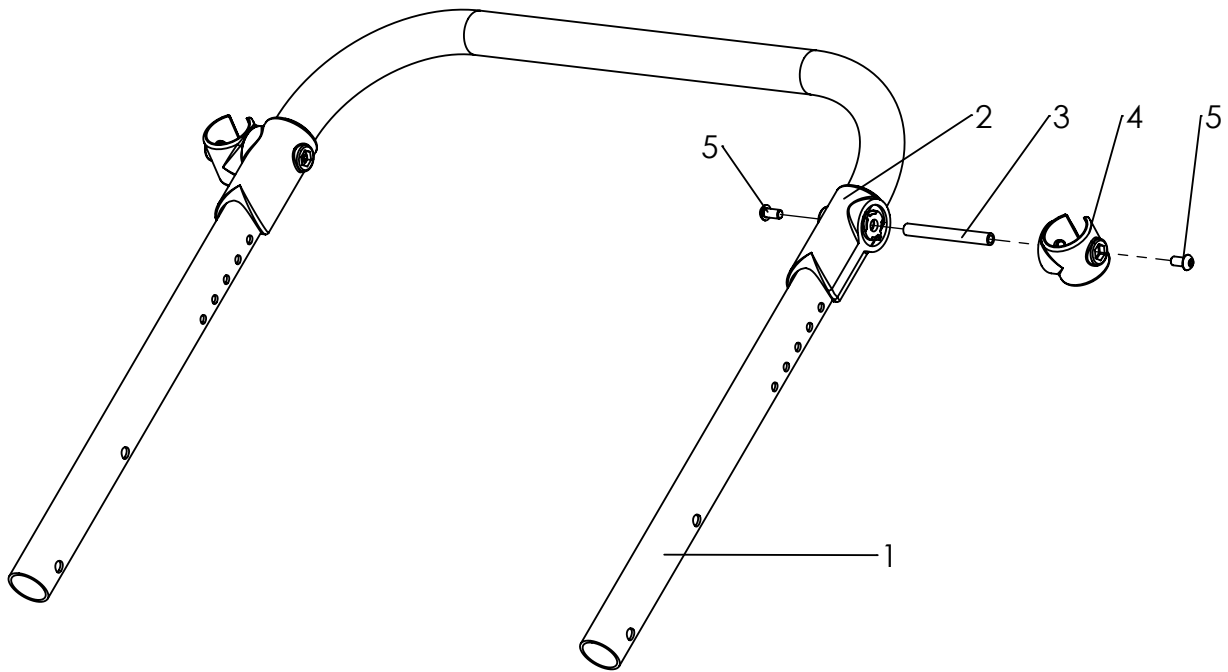

Spare parts

Pos	Article number	Articel description	Quantity	Unit
1-6	3004-1300E-000	Upper Swivel arm, complete	1	Pc.
1	3004-1311-000	Upper Swivel arm,	1	Pc.
2	3313-1321	Support tube bearing open	2	Pc.
3	1114-0057	Threaded bushing 8xM6x71	2	Pc.
4	3313-1160	Hinge bandage D30	2	Pc.
5	1029-0612	Button head socket screw M6x12	4	Pc.