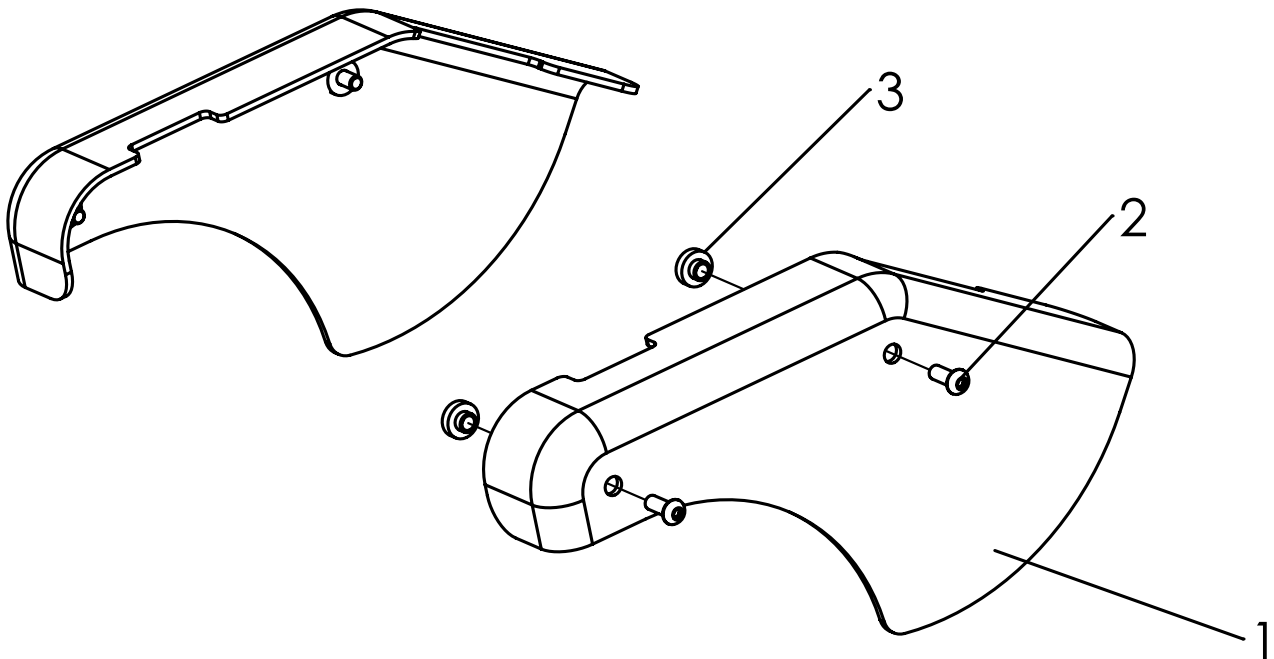

Spare parts

Pos	Article number	Articel description	Quantity	Unit
1-3	3004-1500E	Frame cover, wide for size 1, complete	1	Pc
	3005-1500E	Frame cover, narrow for size 2, complete	1	Pc.
1	3004-1331	Frame cover, narrow, left, for size 2	1	Pc.
	3004-1332	Frame cover, narrow, right, for size 2	1	Pc.
	3004-1333	Frame cover, wide, left, for size 1 and Mini	1	Pc.
	3004-1334	Frame cover, wide, right, for size 1 and Mini	1	Pc.
2	1029-0616	Button head socket screw M6x16	4	Pc.
3	3004-1336	Spacer bushing for cover	4	Pc.