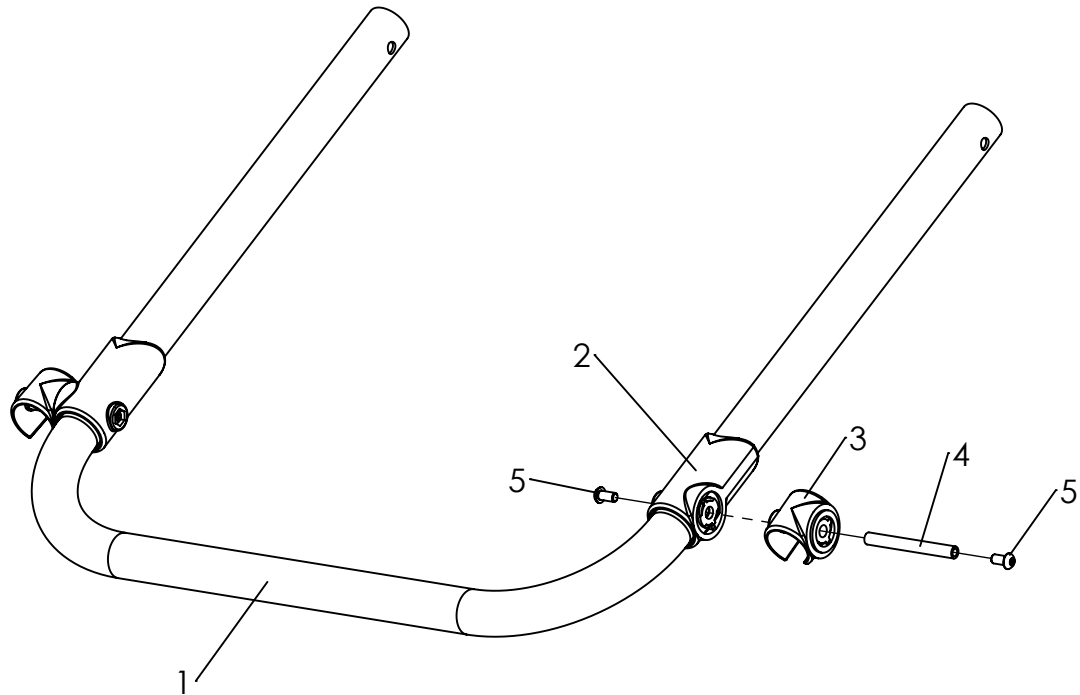

Labels on the right side of the diagram point to specific fields:

- Colour code (points to the top-left corner of the label).
- Item number (points to 3004-0000-032).
- Size (points to 3004-0000-032).
- Serial number (points to SN 201831975).
- CE-Identification identification (points to the CE mark).
- Type designation / Productname (points to COBRA Zimmeruntergestell Gr.1).
- Maximum user weight / Maximum load (points to Max. load: 50 kg).
- Manufacturer (points to HOGGI).
- Manufactur (points to HOGGI GmbH).
- Year of manufactur (points to 2018 in the SN).

2 Component overview

Pos	Articel number	Articel description	Page
1	3004-1100E	Base frame	5
2	124x-xxxx	Wheel typ`s	5
3	3004-1601	Lift device	ab 14
4	3004-1300E	Upper swivel arm	7
5	300X1500E	Frame cover	13
6	3004-1320E	Guid handle	8
7	300X-1410	Seat bearing plate	ab 9
8	3004-1200E	Lower swivel arm	6

Spare parts

Pos	Article number	Articel description	Quantity	Unit
1-2	3004-1100E-000	COBRA base frame incl. Ribbed insert	1	Pc.
1	3004-1110-000	Base frame	1	Pc.
2	1141-0021	Ribbed insert 40x0,8-2,5	4	Pc.
3	1241-0001	Twin wheel castor, 75 mm, with wheel lock	4	Pc.
	1240-0002	Apparatus castor125 mm, total lock	4	Pc.

Spare parts

Pos	Article number	Articel description	Quantity	Unit
1-6	3004-1200E-000	Lower swivel arm, complete	1	Pc.
1	3004-1211-000	Lower swivel arm	1	Pc.
2	3313-1321	Support tube bearing open	2	Pc.
3	3313-1160	Hinge bandage D30	2	Pc.
4	1114-0057	Threaded bushing 8xM6x71	2	Pc.
5	1029-0612	Button head socket screw M6x12	4	Pc.