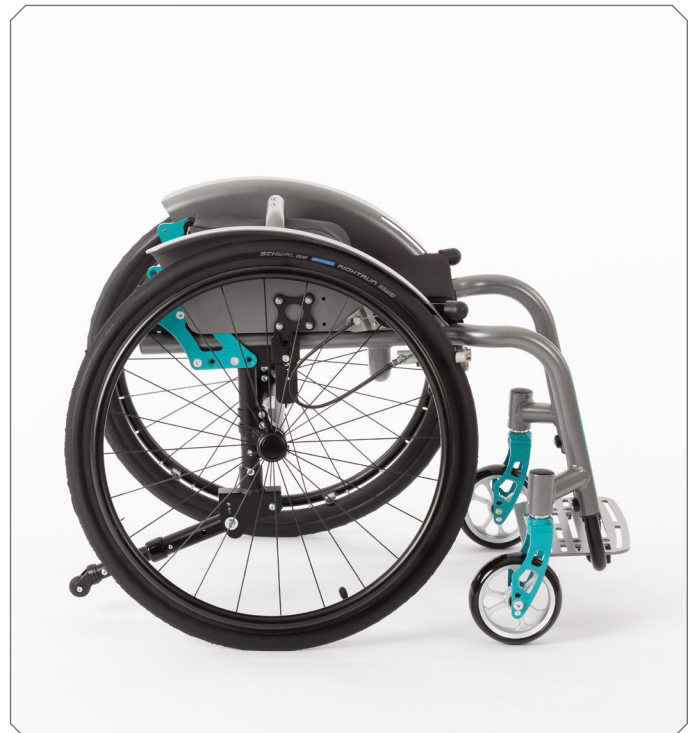

Screw connections and components no longer have to be moved, but only be loosened and shifted. A 4 and a 5 allen key are sufficient.

An innovative castor fork bearing (patent pending) enables the angle to be adjusted using a single nut only. In addition, the entire bearing can be rotated around the vertical axis with the nut loosened, which enables the adjustment of an exact straight-line stability.

SUPRA 2.0 - an overview:

- Proven modular frame concept
- Technically innovative
- Modern design
- Simplified handling
- New castor fork bearing

Side view.

Back folded up.

SUPRA 2.0

Specifications	Frame size 1	Frame size 2	Frame size 3
Seat width (SUPRA 2.0)	24 - 34 cm	28 - 38 cm	28 - 44 cm
Seat width (SUPRA 2.0 Abdu)	24 - 34 cm	28 - 38 cm	28 - 38 cm
Seat depth	19 - 34 cm	20 - 39 cm	25 - 44 cm
Seat height	36 - 45 cm	38 - 47 cm	43 - 51 cm
Seat angle (adjustable)	0° - 10°	0° - 10°	0° - 10°
Back height	20, 25, 30, 35 cm	20, 25, 30, 35 cm	20, 25, 30, 35 cm
Backrest angle (rigid)	70° - 115°	70° - 115°	70° - 115°
Backrest angle (angle adjustable)	70° - 130°	70° - 130°	70° - 130°
Lower leg length	16 - 40 cm	19 - 41 cm	23 - 46 cm
Footrest angle	-10° up to + 10°	-10° up to + 10°	-10° up to + 10°
Rear wheel diameter	20"	22"	24"
Front wheel diameter	4", 5", 5,5"	4", 5", 5,5"	4", 5", 5,5"
Camber	3°, 6°, 9°	3°, 6°, 9°	3°, 6°, 9°
Load capacity	60 kg	80 kg	100 kg