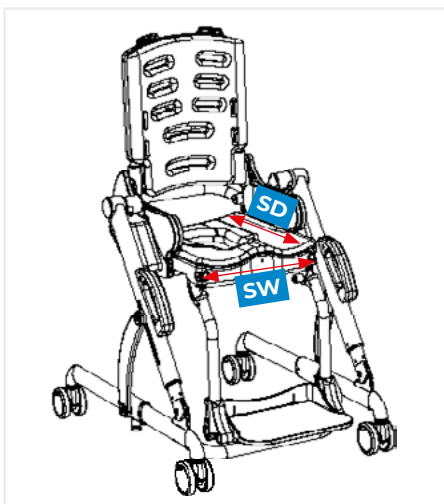

Frame colour

Signal white

PU-Pads colour

Sky blue

SHARKY size 1
SD 27 - 36 cm

seat width: 24 cm
enter seat depth: (27 - 36 cm)

seat width: 27 cm
enter seat depth: (27 - 36 cm)

seat width: 30 cm
enter seat depth: (27 - 36 cm)

SHARKY size 2
SD 31 - 40 cm

seat width: 29 cm
enter seat depth: (31 - 40 cm)

seat width: 32 cm
enter seat depth: (31 - 40 cm)

seat width: 35 cm
enter seat depth: (31 - 40 cm)

Seat unit, PU-hip support pads

Double castors, 100 mm

Push handle unit, Headrest

Push handle unit

Back rest extension with PU-pad

!
Notice:
Cannot be combined with the headrest.

Headrest with PU-pad, multi-directionally adjustable, incl. retainer

Footrest system angle adjustable, removable

Ankle huggers neoprene

Calf support neopren

Ø 26 - 34 cm

Ø 32 - 40 cm

Ø 36 - 44 cm

Bath subframe, Toilet adapter

Bath subframe with
seat angle adjustment